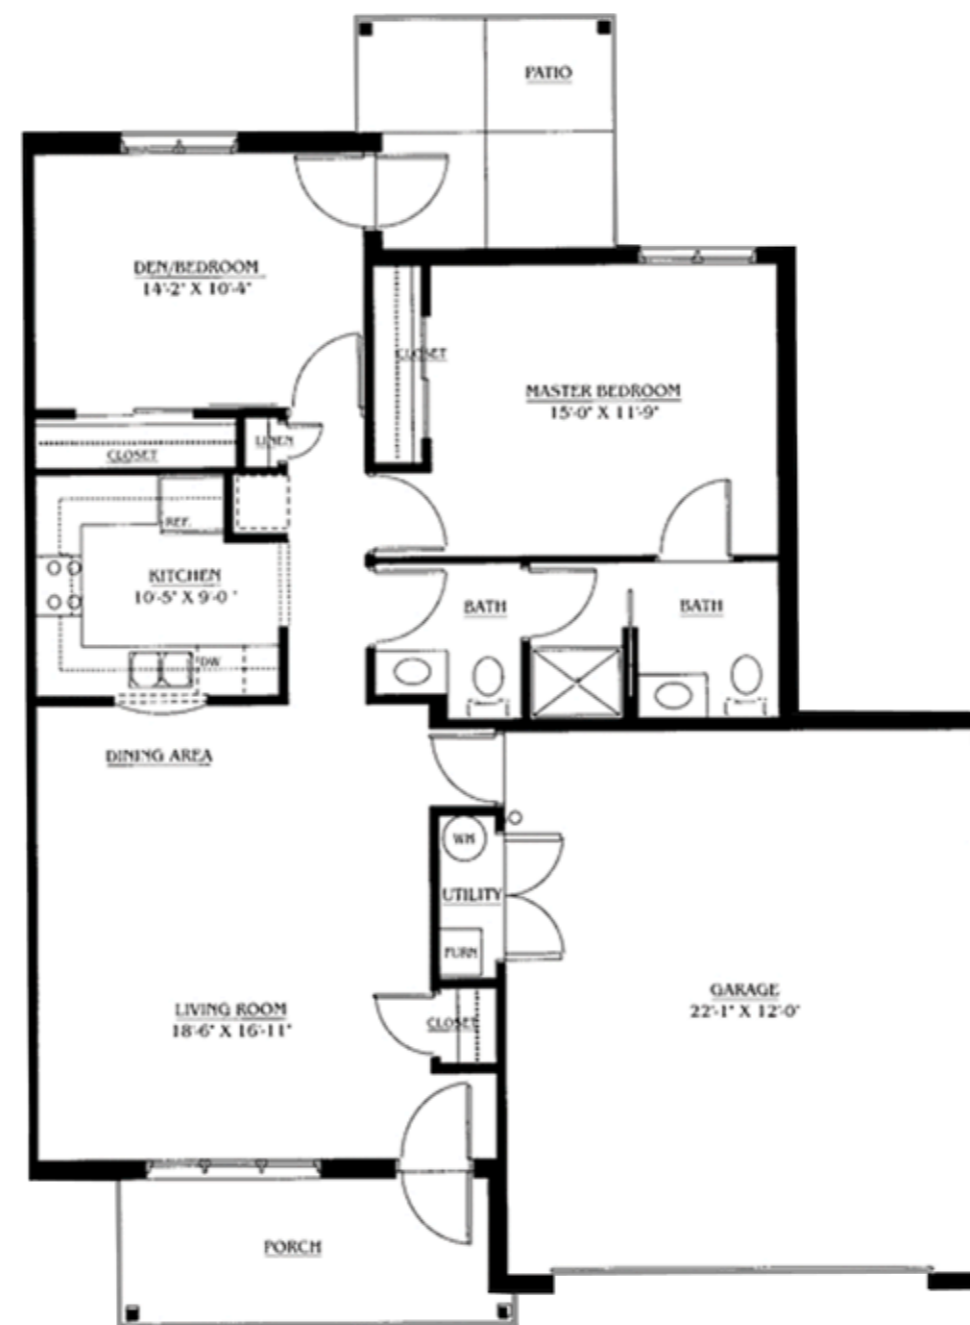

### Meridian

Living Space: 1,445 sq. ft.  
Garage: 443 sq. ft.

### Sweetwood

Living Space: 1,233 sq. ft.  
Garage: 443 sq. ft.

### Warner

Living Space: 1,529 sq. ft.  
Garage: 450 sq. ft.

### Millshire

Living Space: 1,101 sq. ft.  
Garage: 443 sq. ft.