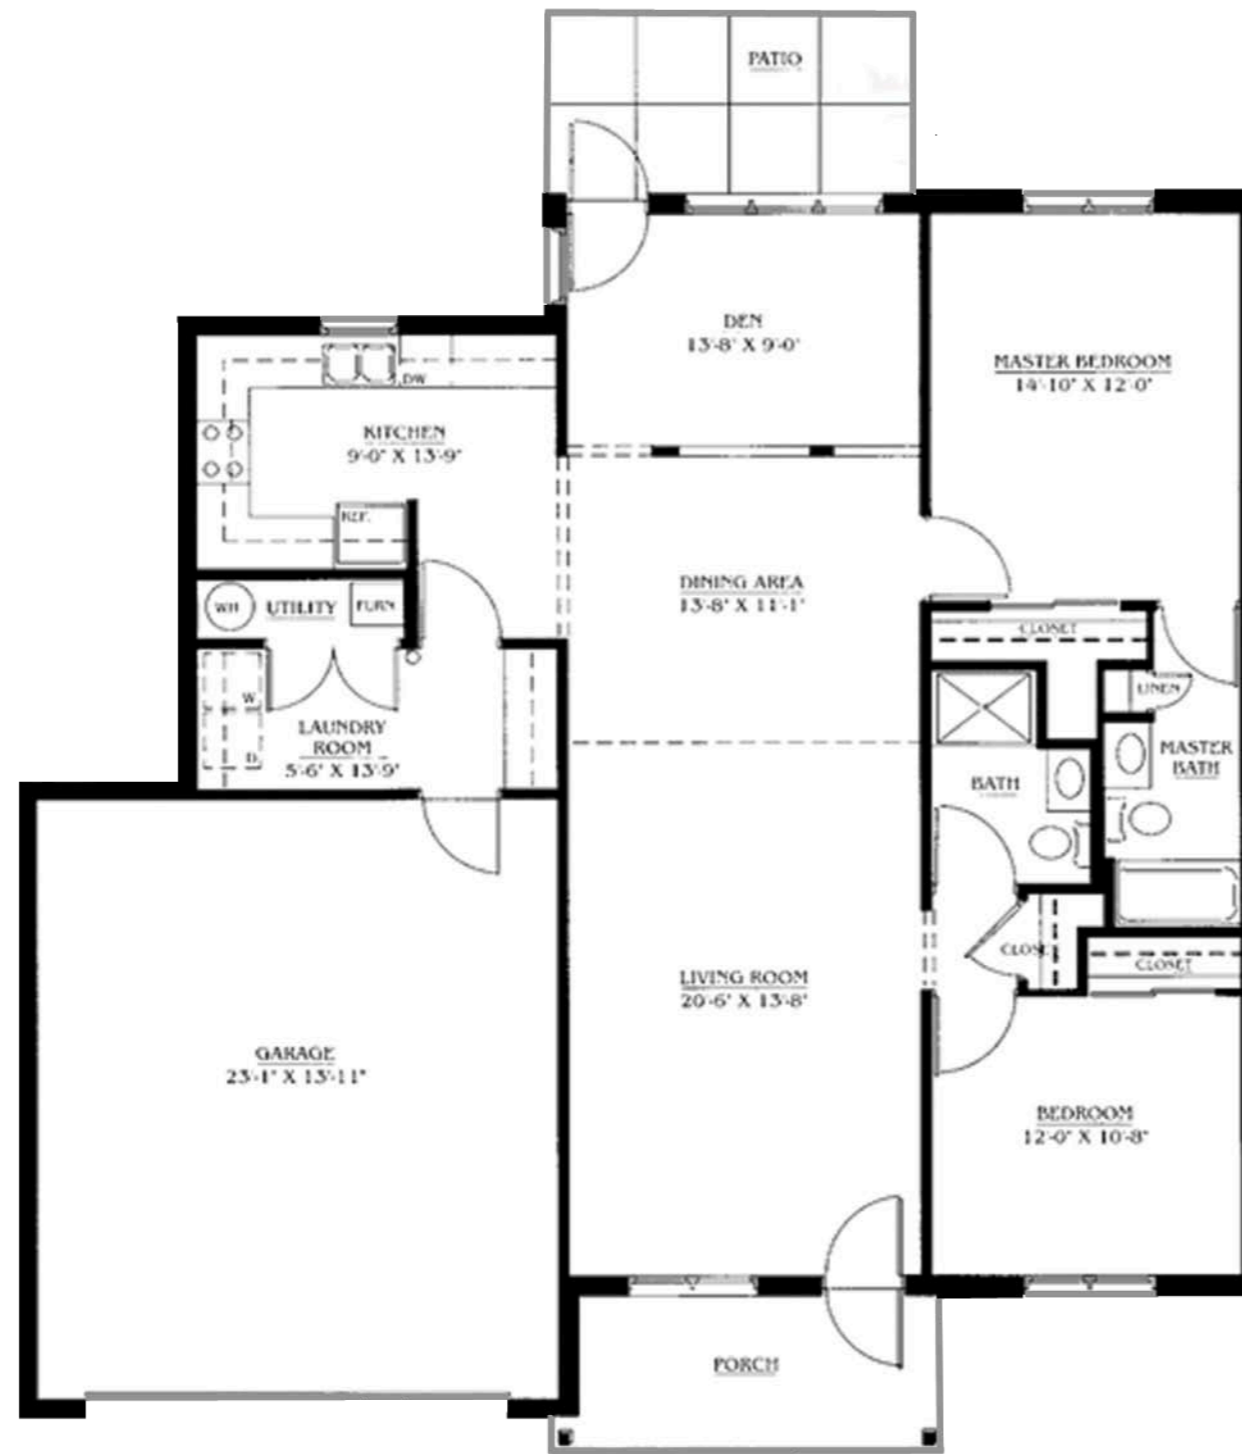

### Meridian

Living Space: 1,445 sq. ft.  
Garage: 443 sq. ft.

### Sweetwood

Living Space: 1,233 sq. ft.  
Garage: 443 sq. ft.

### Warner

Living Space: 1,529 sq. ft.  
Garage: 450 sq. ft.

### Mansfield

Living Space: 1,910 sq. ft.  
Garage: 511 sq. ft.