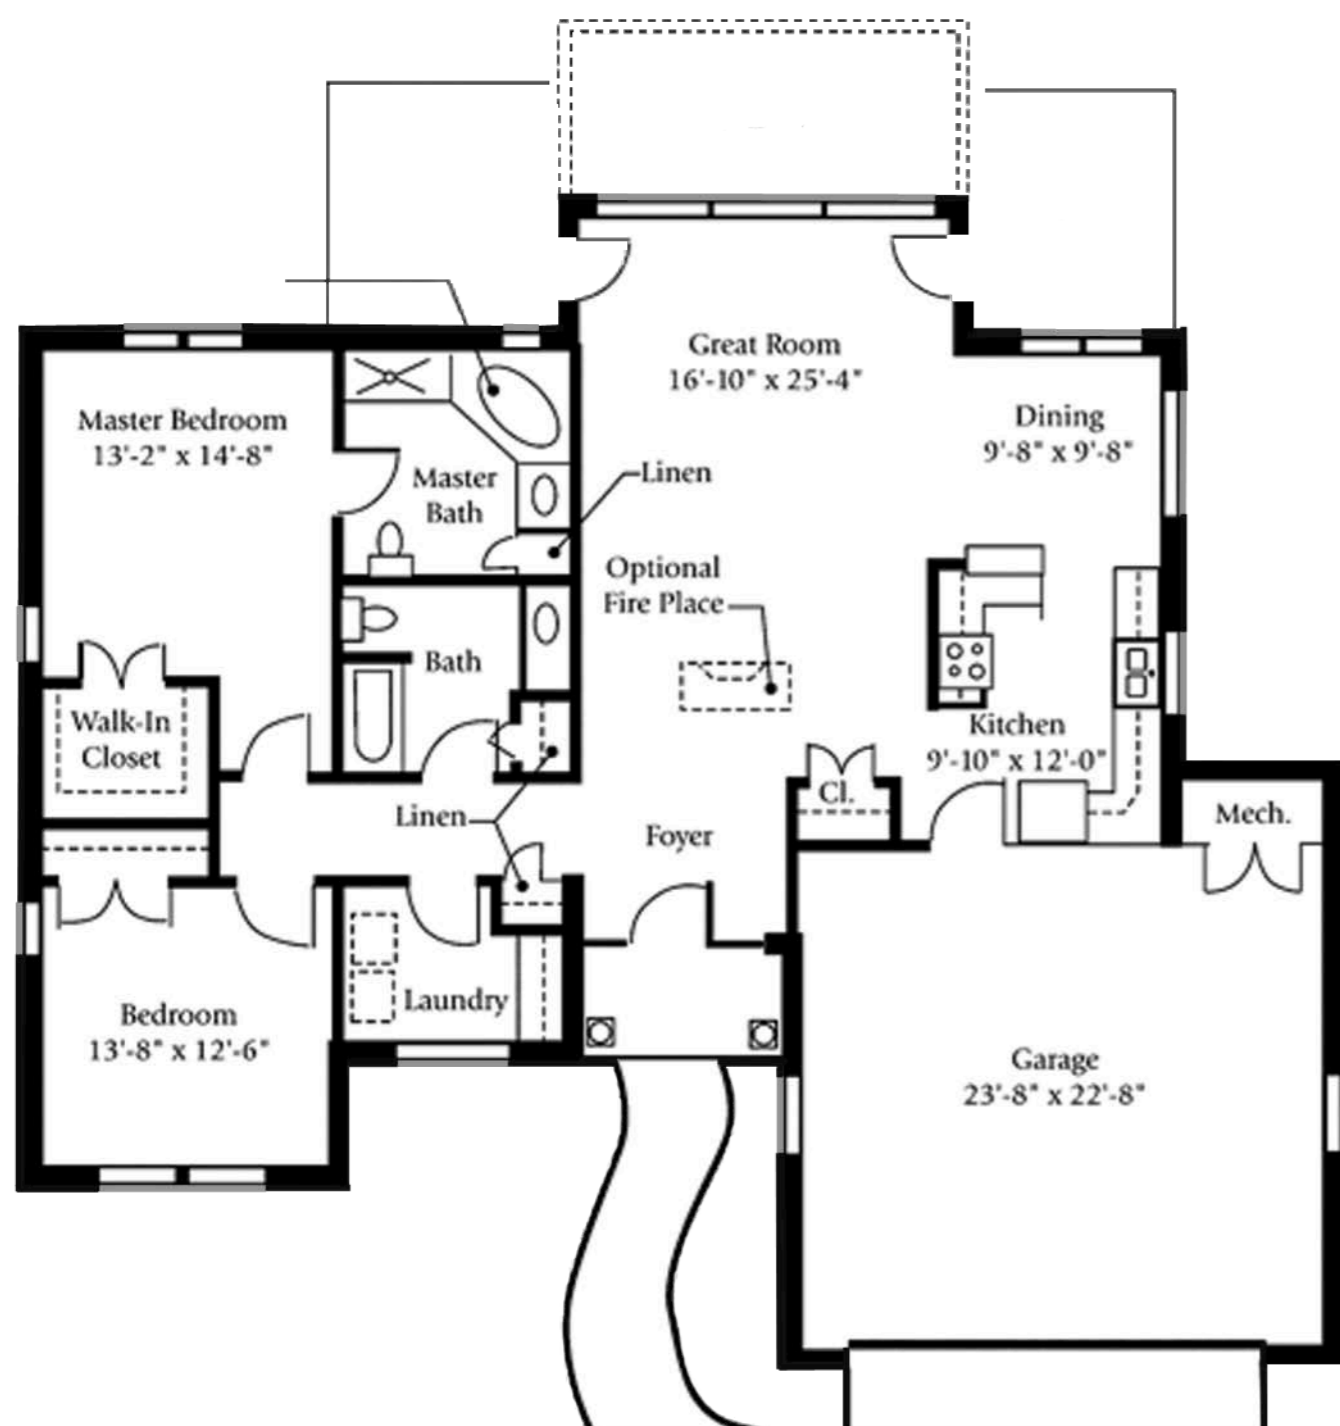

### Meridian

Living Space: 1,445 sq. ft.  
Garage: 443 sq. ft.

### Sweetwood

Living Space: 1,233 sq. ft.  
Garage: 443 sq. ft.

### Warner

Living Space: 1,529 sq. ft.  
Garage: 450 sq. ft.

### Millshire

Living Space: 1,101 sq. ft.  
Garage: 443 sq. ft.