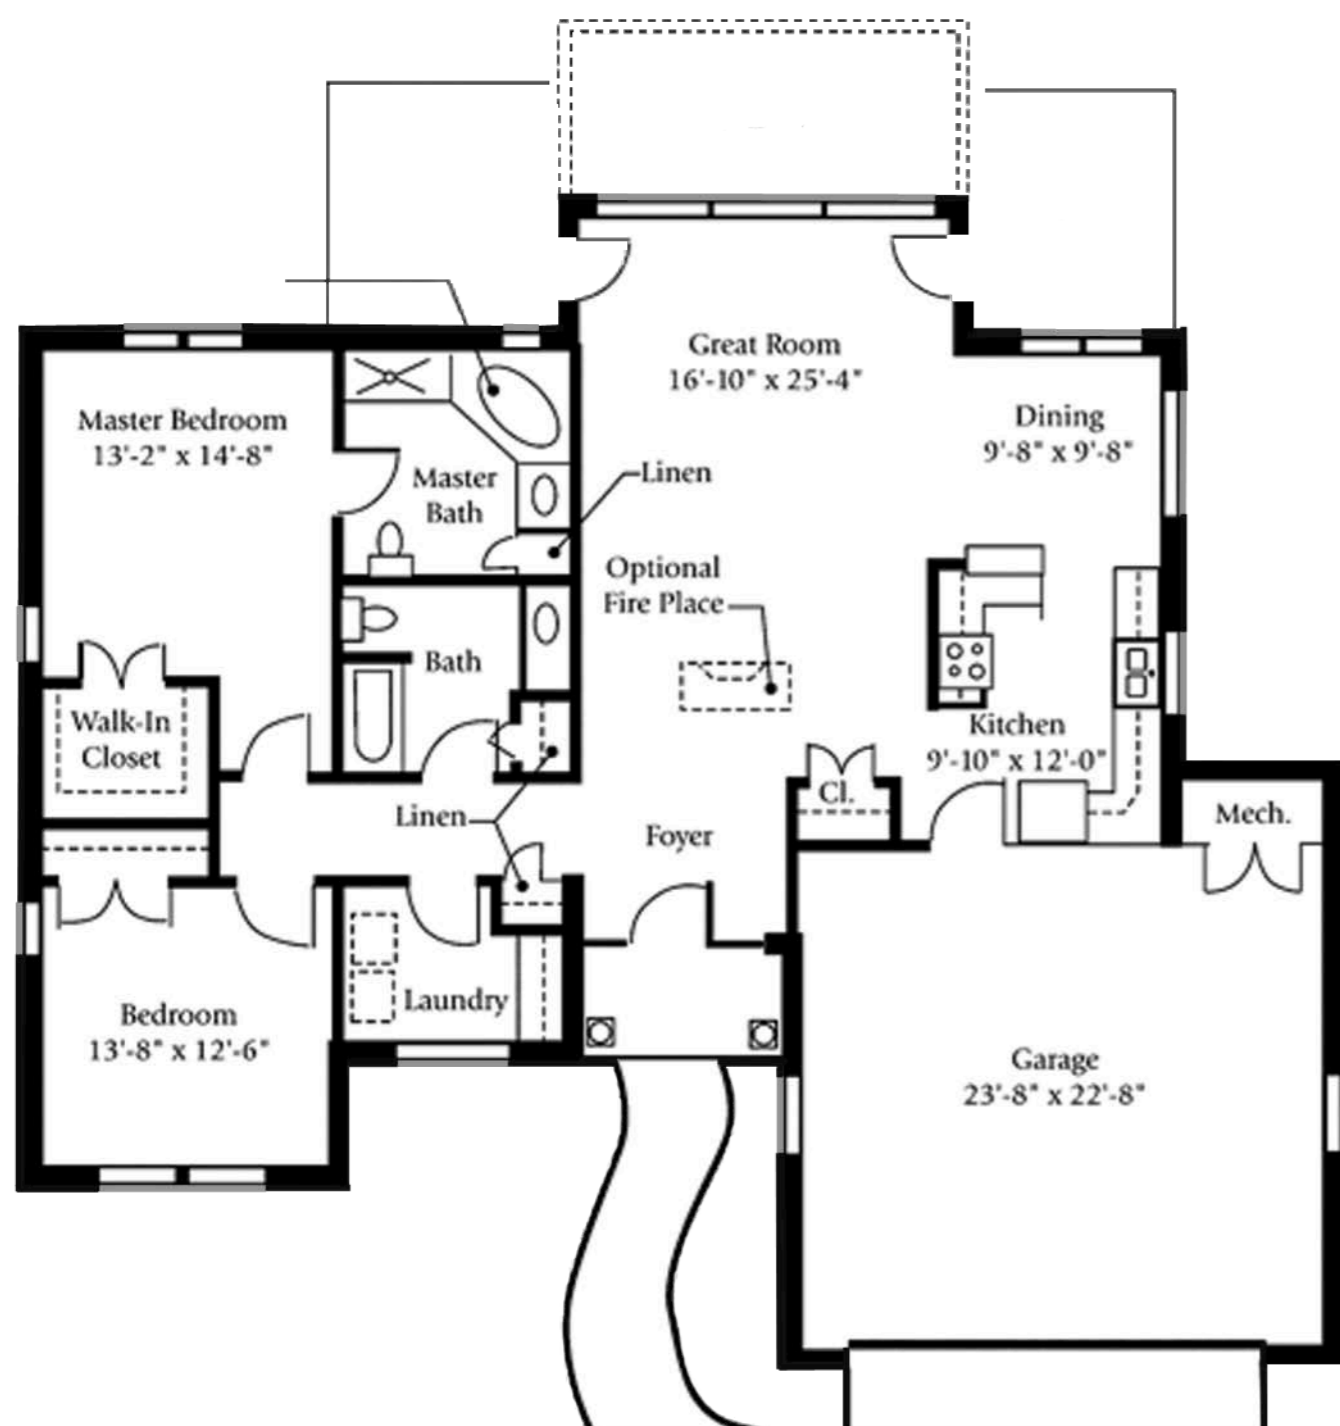

Meridian

Living Space: 1,445 sq. ft.
Garage: 443 sq. ft.

Sweetwood

Living Space: 1,233 sq. ft.
Garage: 443 sq. ft.

Warner

Living Space: 1,529 sq. ft.
Garage: 450 sq. ft.

Millshire

Living Space: 1,101 sq. ft.
Garage: 443 sq. ft.

Mansfield

Living Space: 1,910 sq. ft.
Garage: 511 sq. ft.