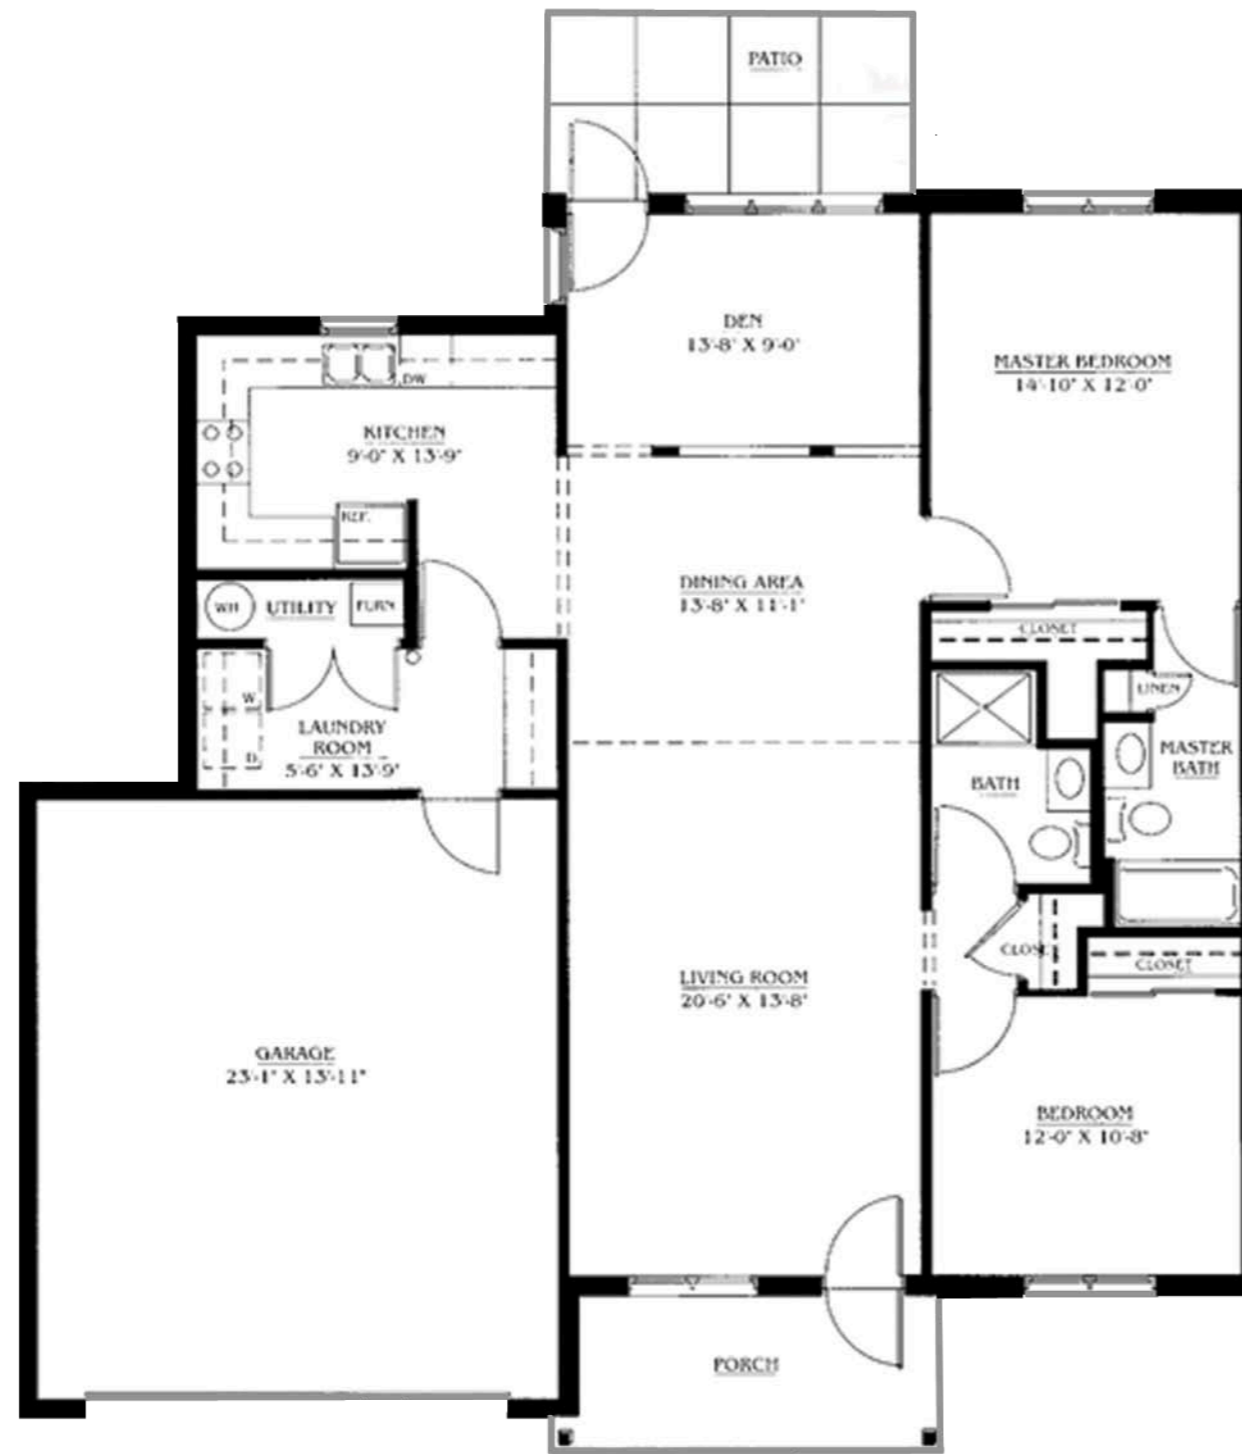

Meridian

Living Space: 1,445 sq. ft.
Garage: 443 sq. ft.

Sweetwood

Living Space: 1,233 sq. ft.
Garage: 443 sq. ft.

Warner

Living Space: 1,529 sq. ft.
Garage: 450 sq. ft.

Millshire

Living Space: 1,101 sq. ft.
Garage: 443 sq. ft.

Mansfield

Living Space: 1,910 sq. ft.
Garage: 511 sq. ft.