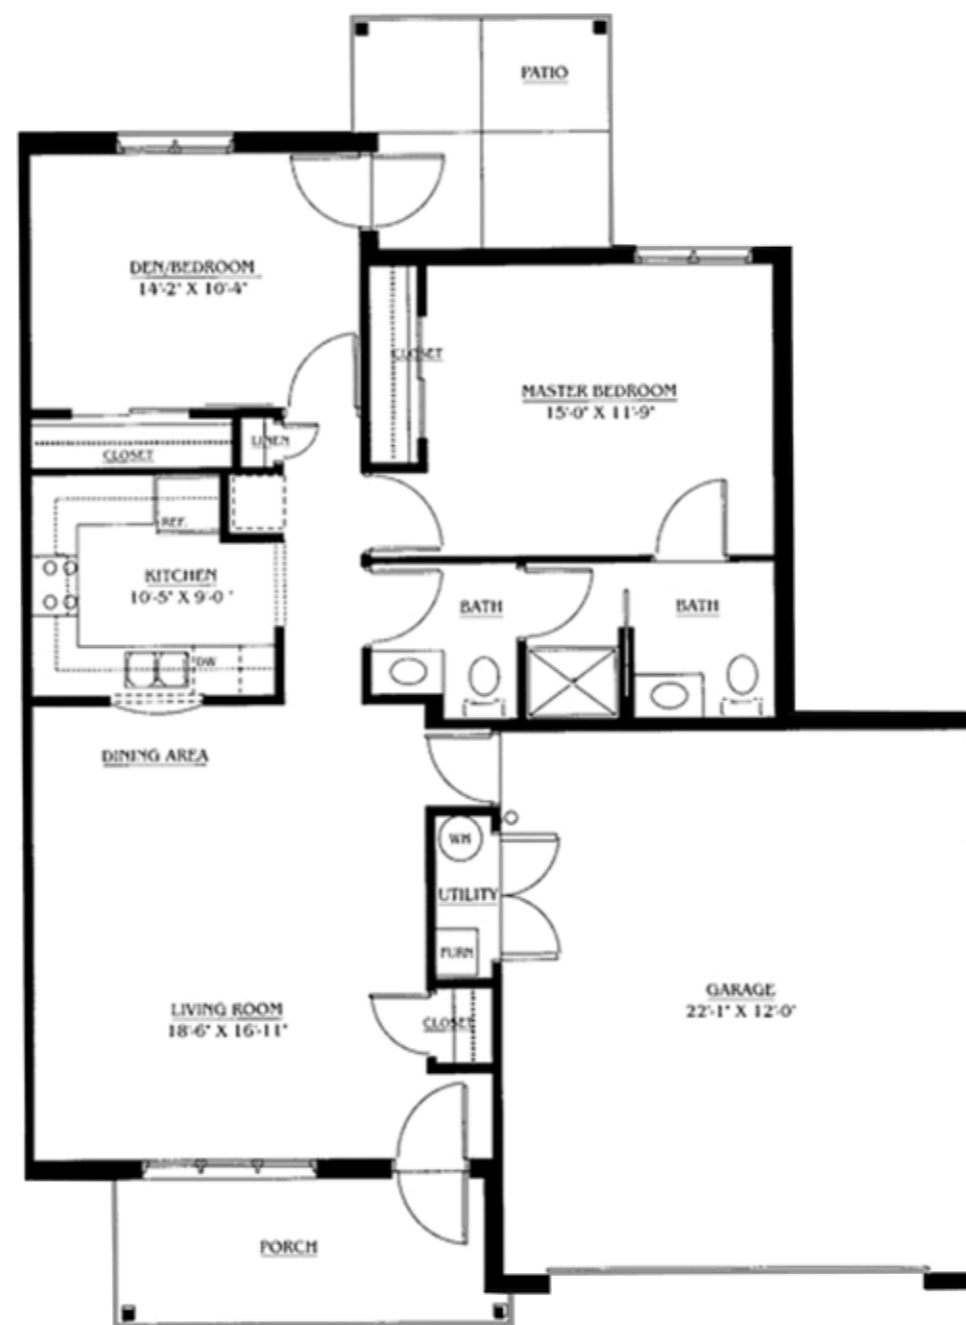

Meridian

Living Space: 1,445 sq. ft.
Garage: 443 sq. ft.

Sweetwood

Living Space: 1,233 sq. ft.
Garage: 443 sq. ft.

Warner

Living Space: 1,529 sq. ft.
Garage: 450 sq. ft.

Millshire

Living Space: 1,101 sq. ft.
Garage: 443 sq. ft.

Mansfield

Living Space: 1,910 sq. ft.
Garage: 511 sq. ft.